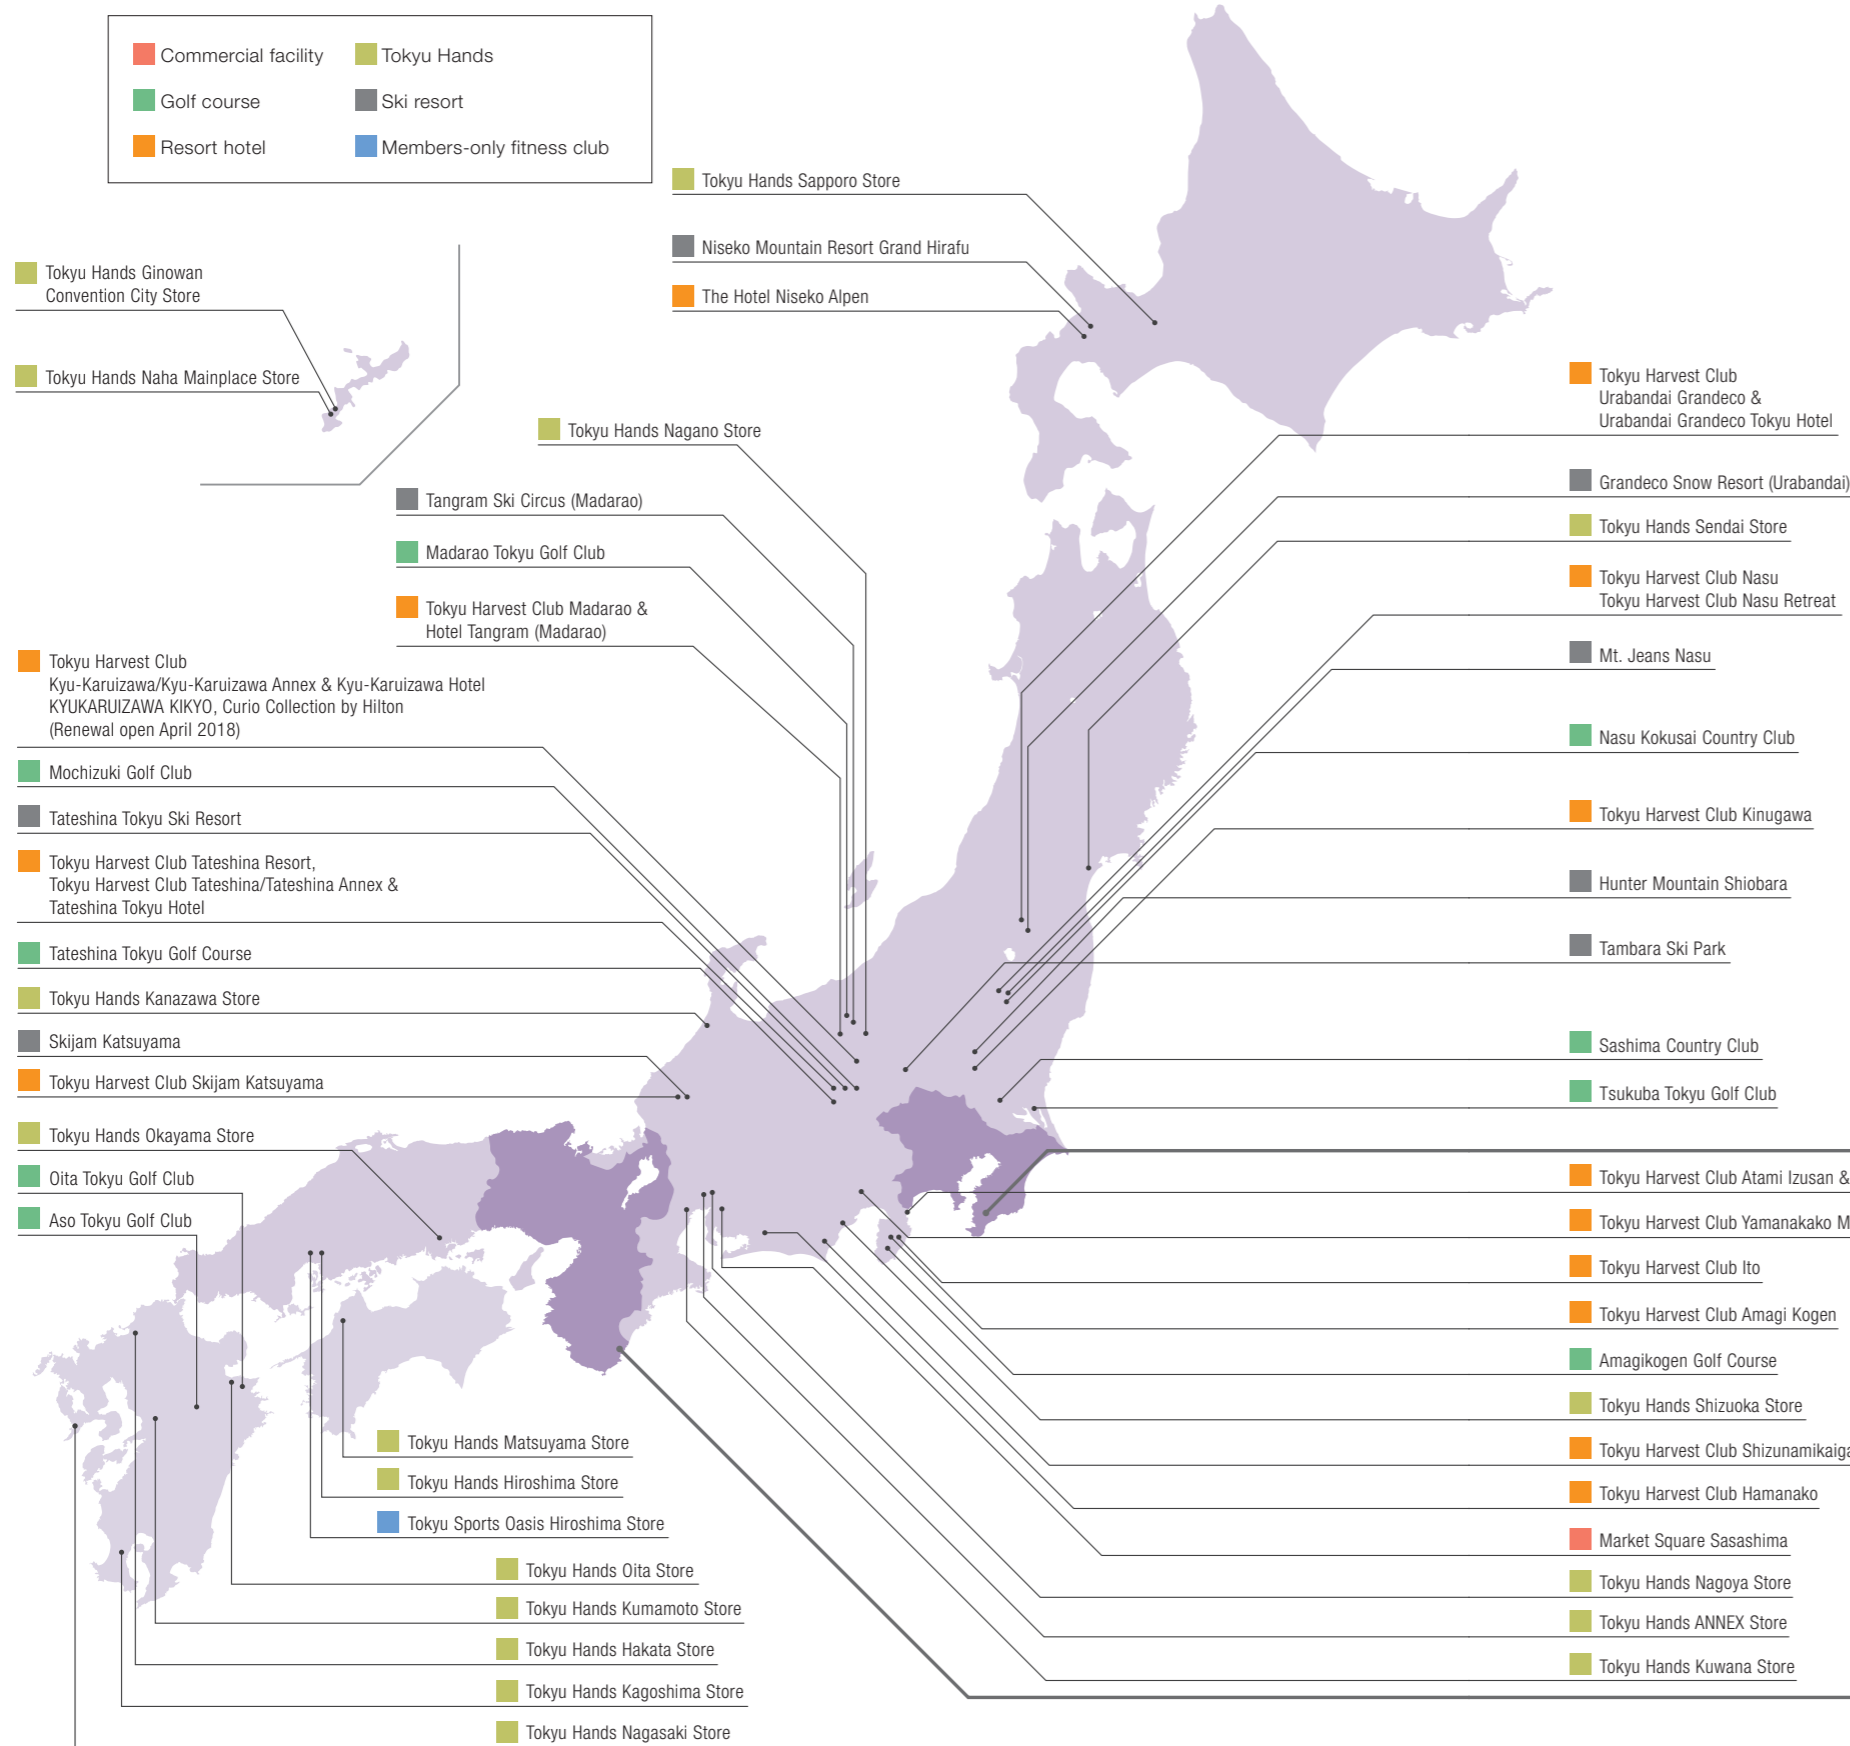

# Major Business Areas

(As of March 31, 2018)

## Overseas Business of the Tokyu Fudosan Holdings Group

### Tokyo Metropolitan Area (Tokyo and three adjoining prefectures)

### Kansai Area (six prefectures)