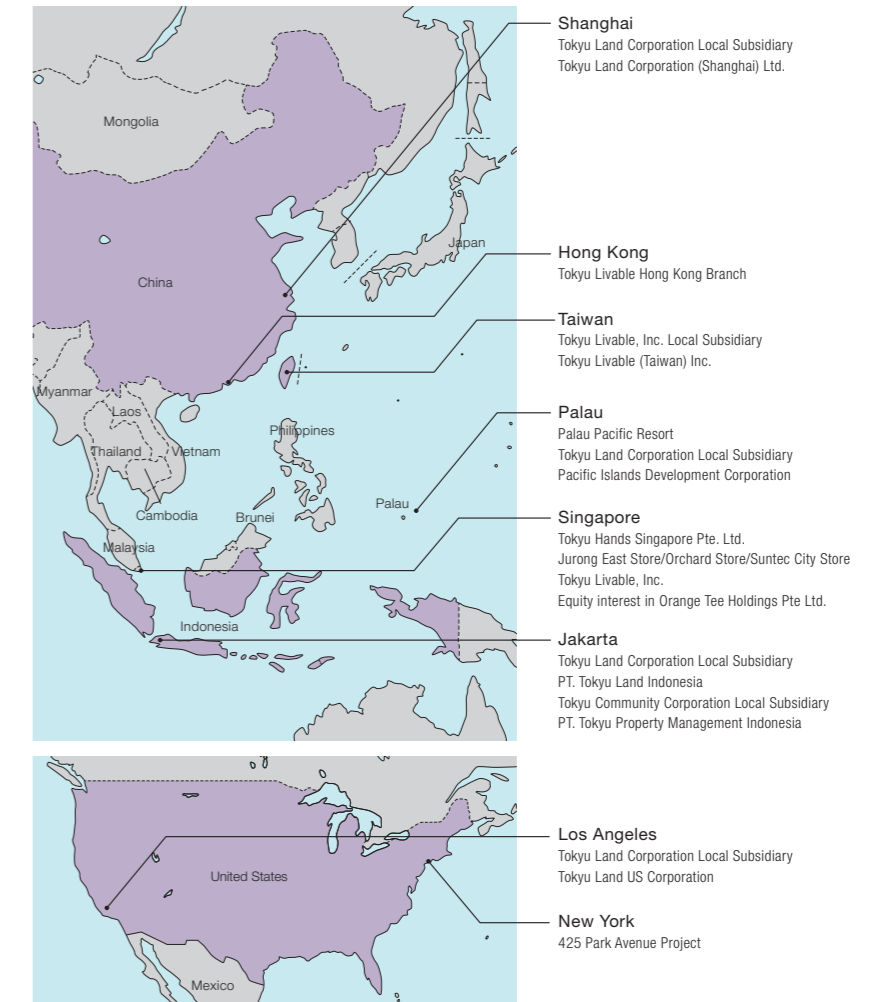

# Major Business Areas

(As of March 31, 2018)

## Overseas Business of the Tokyu Fudosan Holdings Group

### Tokyo Metropolitan Area (Tokyo and three adjoining prefectures)

### Kansai Area (six prefectures)